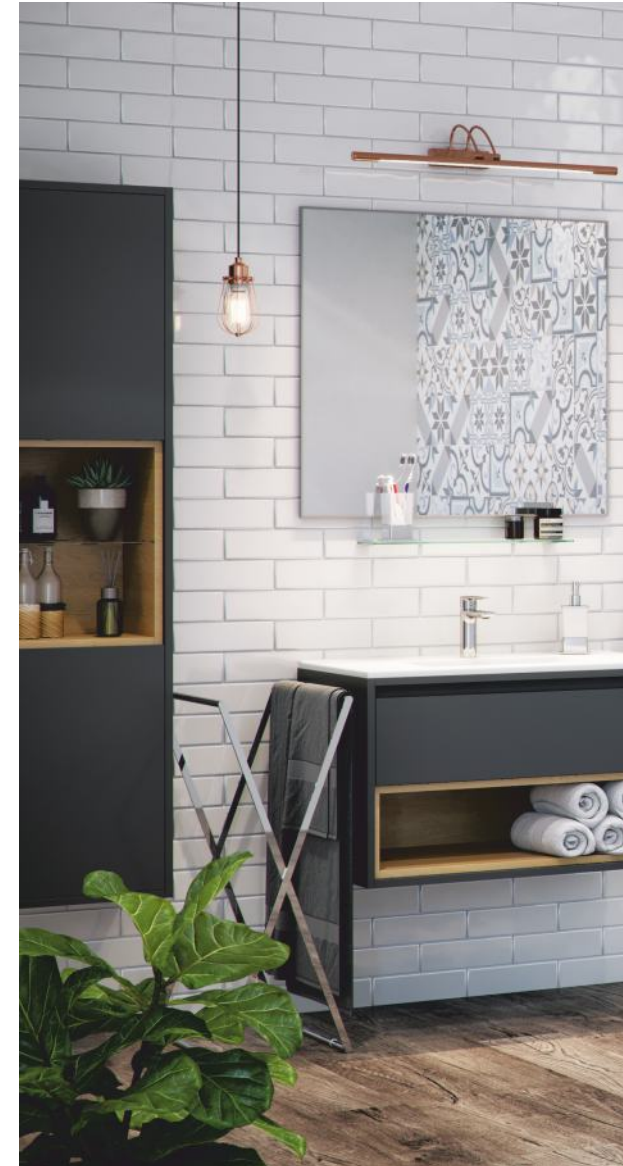

Glad - Shower mixer tap

Pinar - Shower mixer tap

Bauedge - Shower mixer tap

BATHROOM FOTTINGS

COMFORT EXCELLENT VARIANT

EXCELLENT

Ursa - Shower set

CABINS AND SHOWER TRAYS