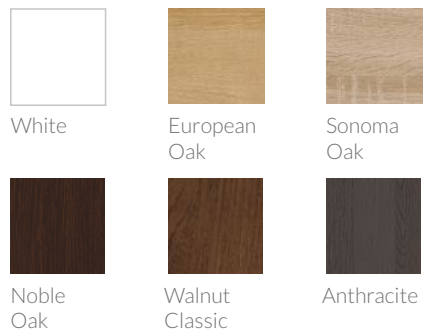

stellaforme

Uni - Hanger

Classic - Toilet paper holder

Classic - Toilet brush

DOORS AND DOOR HANDLES

COMFORT EXCELLENT VARIANT

EGO
LINE®

Internal door **Matera 1, 2, 3:**