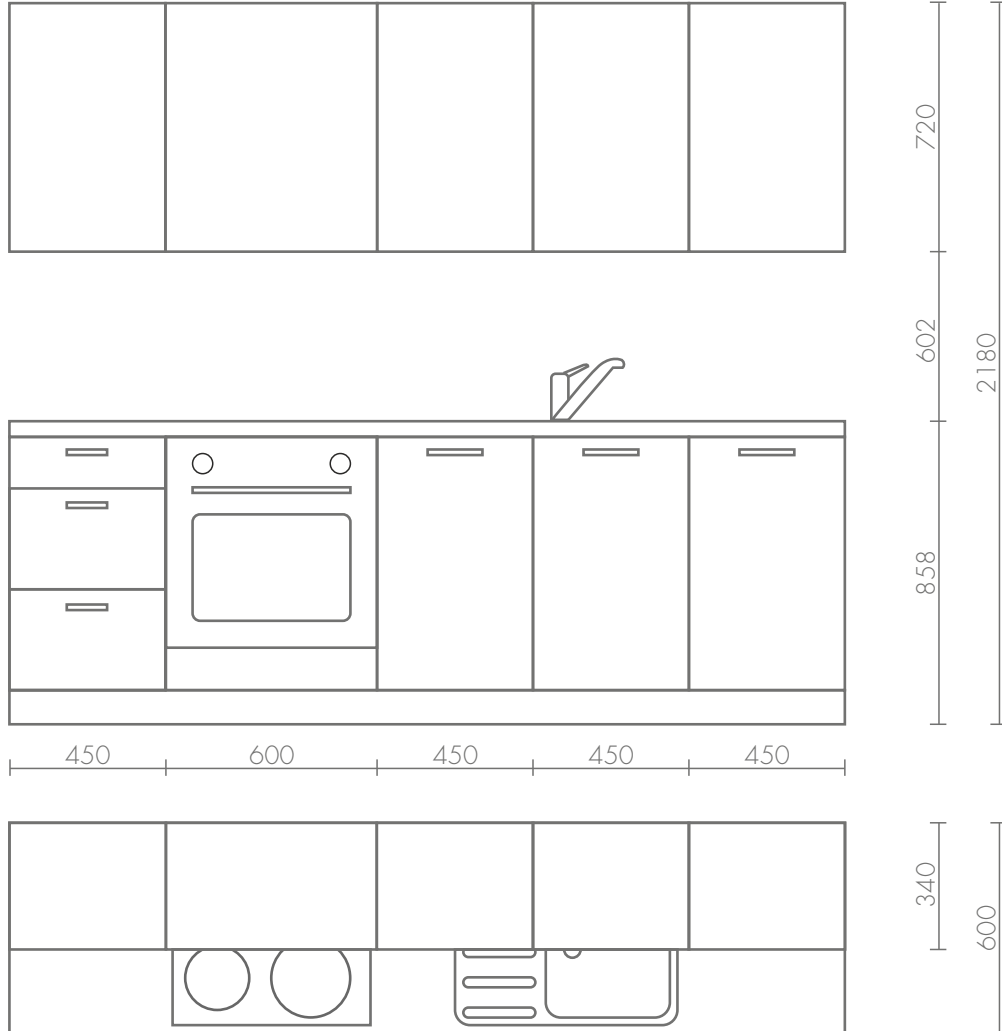

Customized kitchen with Excellent:

KITCHEN FURNITURE

Fronts: Woodeco, Egger, Rehau, MDF lub Wiech

Cases: Woodeco, Egger, Kronospan

Fittings: Blum z cichym domykiem

Top: Woodeco, Egger, Kronospan

ADDITIONAL OPTIONS

- Installation of appliances
- Fridge cabinet
- Connection of the hood to the ventilation
- LED lighting
- Kitchen furniture accessories
- Stone tops

Stone tops: